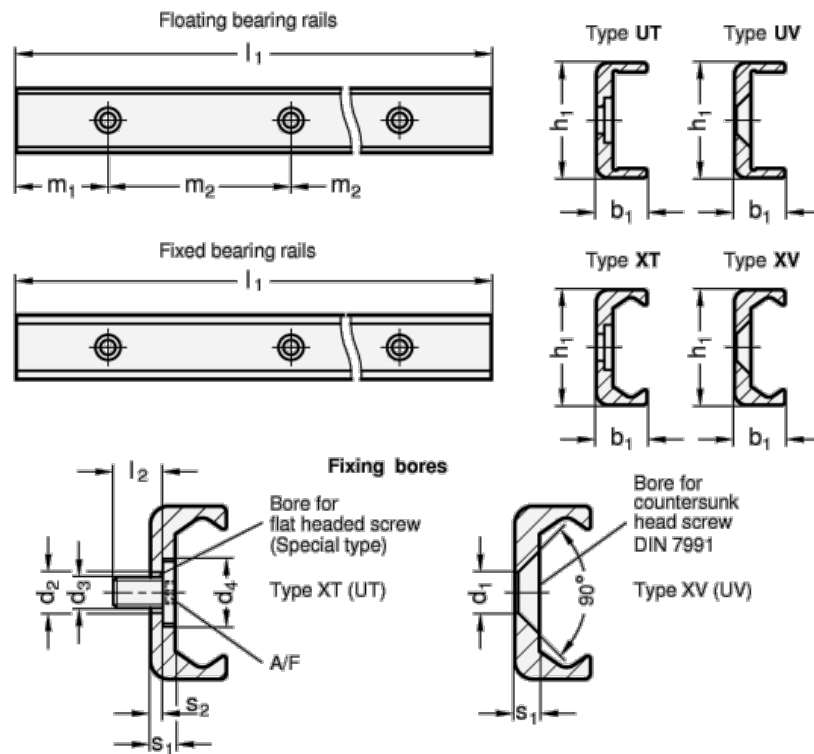

Article number: 2024222880040UT

Description: E+G Compact Profile GN 2422-28-800-40

Measures

A/F = T25	L2	= 10
b1 = 12.3	m1	= 40
d1 =	m2	= 80
d2 = 6.4	s1	= 4
d3 = M5	s2	= 2.2
d4 = 11	Weight in (g)	= 968
h1 = 28		
L1 = 800		